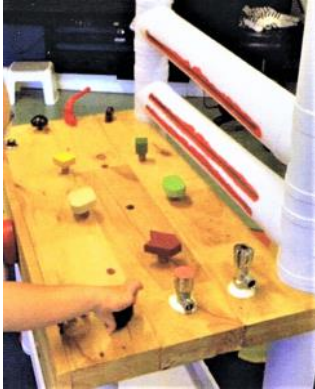

WAIROA SCHOOL ACTIVITY TABLE

At the request of Belinda, a teacher from the Wairoa School of Bondi Beach, in September and October 2020 the men of the Shed made an activity table. The team was led by **Rodney Bassetti** and he was assisted by **Mo Dhanoya**, **Peter Black**, **David "Bremmy" Brem**, **Richard Cortis** and **Ian Dawes**.

The school caters for children with special needs and the table was greatly appreciated by the children as the photos show.

Left: Twisting the screws and leaving them on top of the unit is also lots of fun

Right: The children enjoy putting the balls into the ball shute